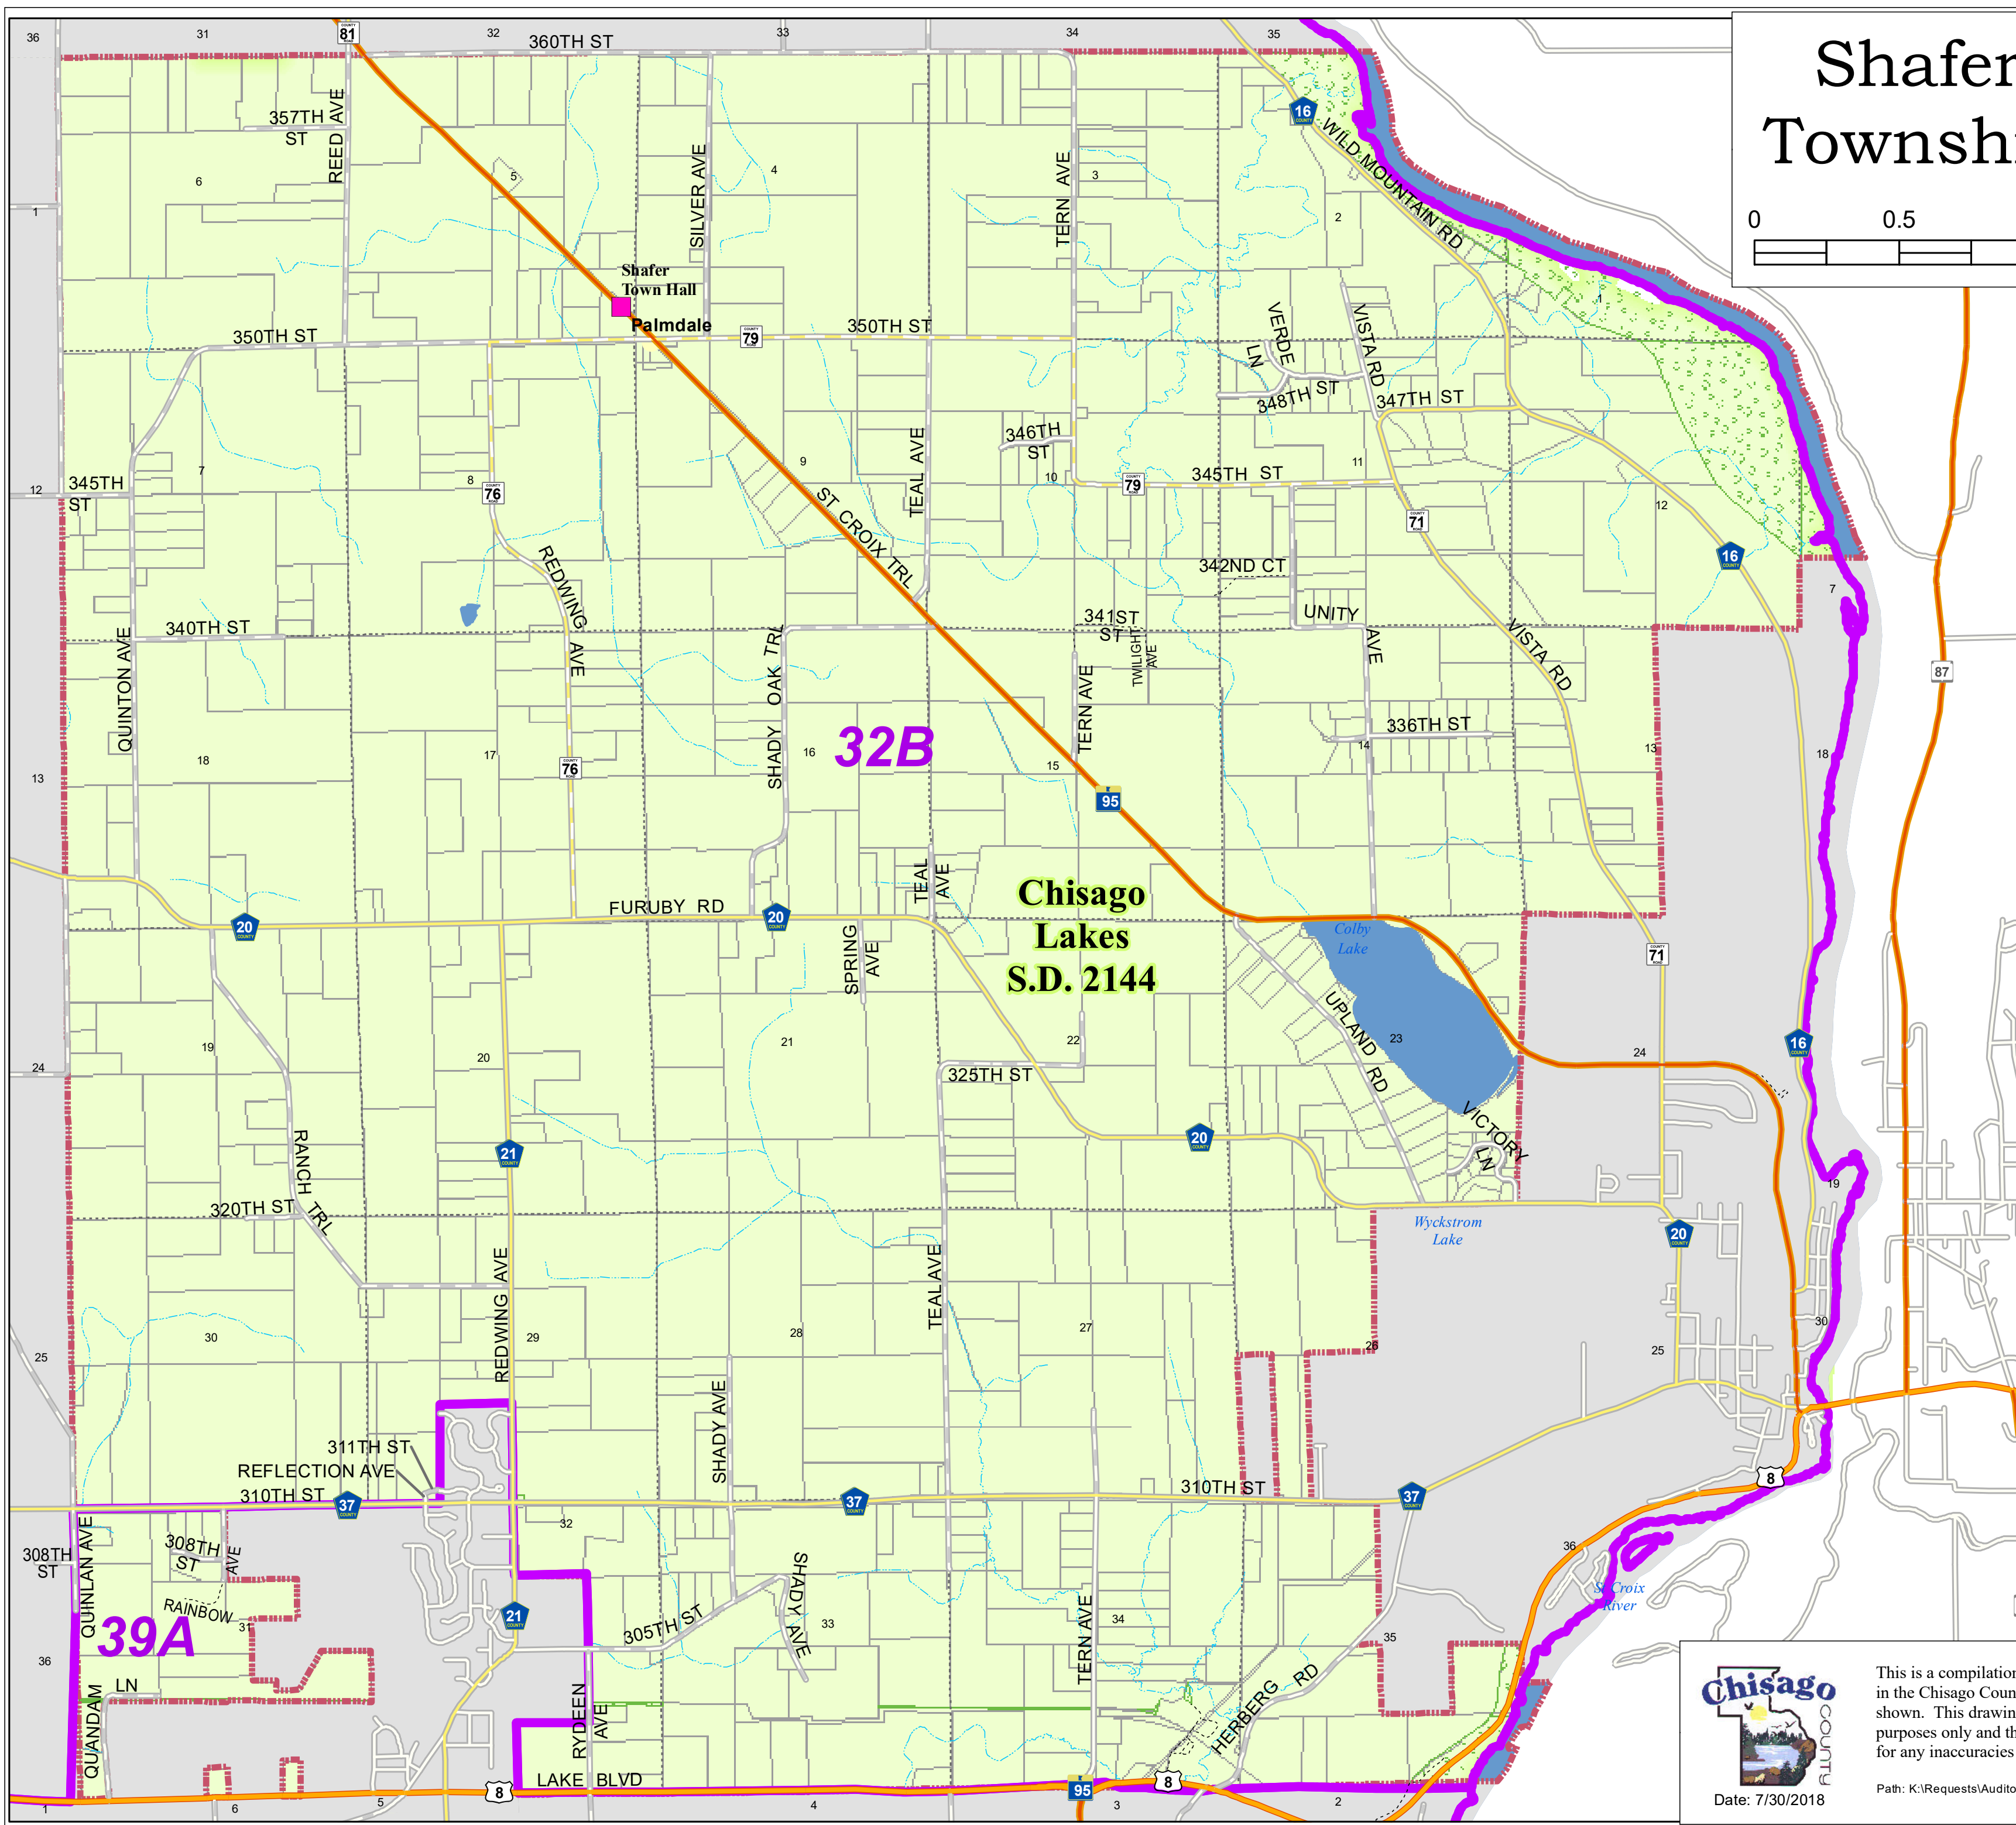

# Shafer Township

- Town/City Hall 18259 St Croix Trl
- Interstate/US Hwy
- Private Road
- On/Off Ramp
- City Road
- Private Road
- Other County
- State Hwy
- CSAH/County Road Paved
- CSAH/County Rd Unpaved
- Township Road Paved
- Township Road Unpaved
- Legislative District
- Voting Precinct
- Rivers
- Section Line
- Lakes
- Park/Public Land
- Parcels
- School District**
- Braham
- Cambridge
- Chisago Lakes
- Forest Lake
- North Branch
- Osceola
- Rush City

This is a compilation of records as they appear in the Chisago County offices affecting the area shown. This drawing is to be used for reference purposes only and the County is not responsible for any inaccuracies herein contained.

Date: 7/30/2018

Path: K:\Requests\Auditors\PrecinctMaps\2018\ShaferT.mxd