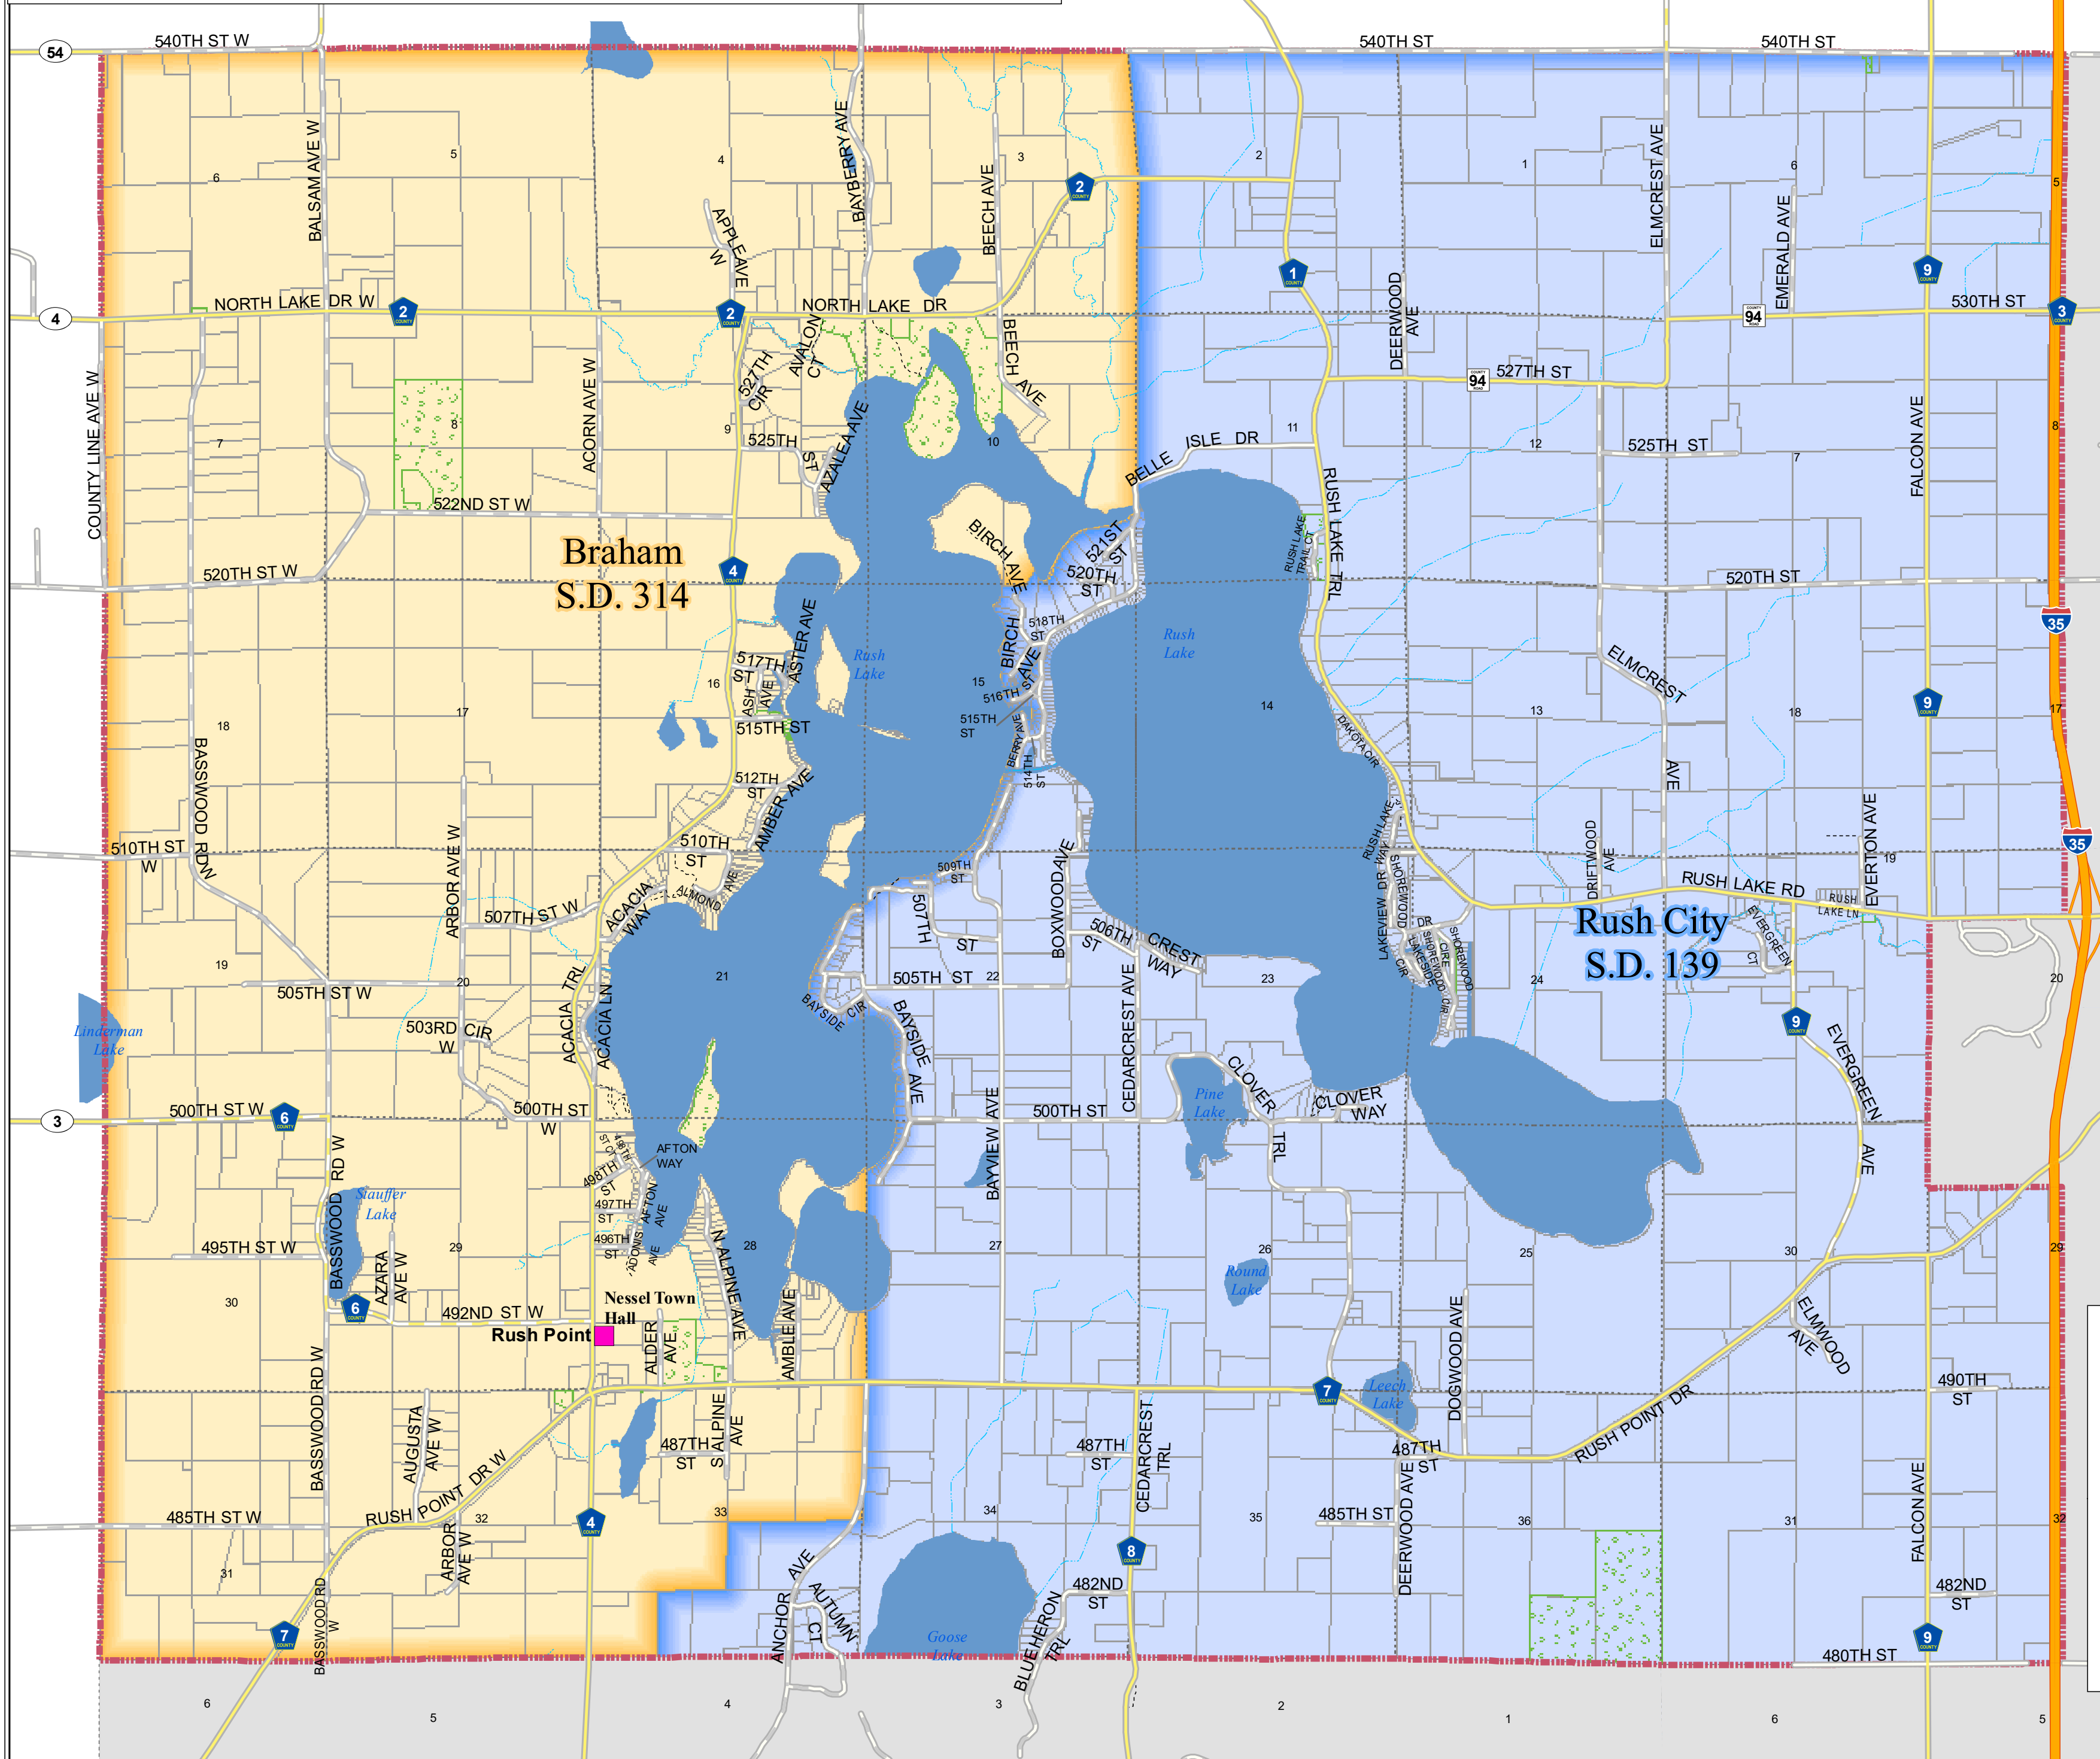

Nessel Township

- Town/City Hall
49205 Acacia Trl
Stanchfield, MN 55080
- Interstate/US Hwy
- Private Road
- On/Off Ramp
- City Road
- Private Road
- Other County
- State Hwy
- CSAH/County Road Paved
- CSAH/County Rd Unpaved
- Township Road Paved
- Township Road Unpaved
- Voting Precinct
- Rivers
- Lakes
- Park/Public Land
- Parcels
- School District**
- Braham
- Cambridge
- Chisago Lakes
- Forest Lake
- North Branch
- Osceola
- Rush City

Date: 7/30/2018

This is a compilation of records as they appear in the Chisago County offices affecting the area shown. This drawing is to be used for reference purposes only and the County is not responsible for any inaccuracies herein contained.