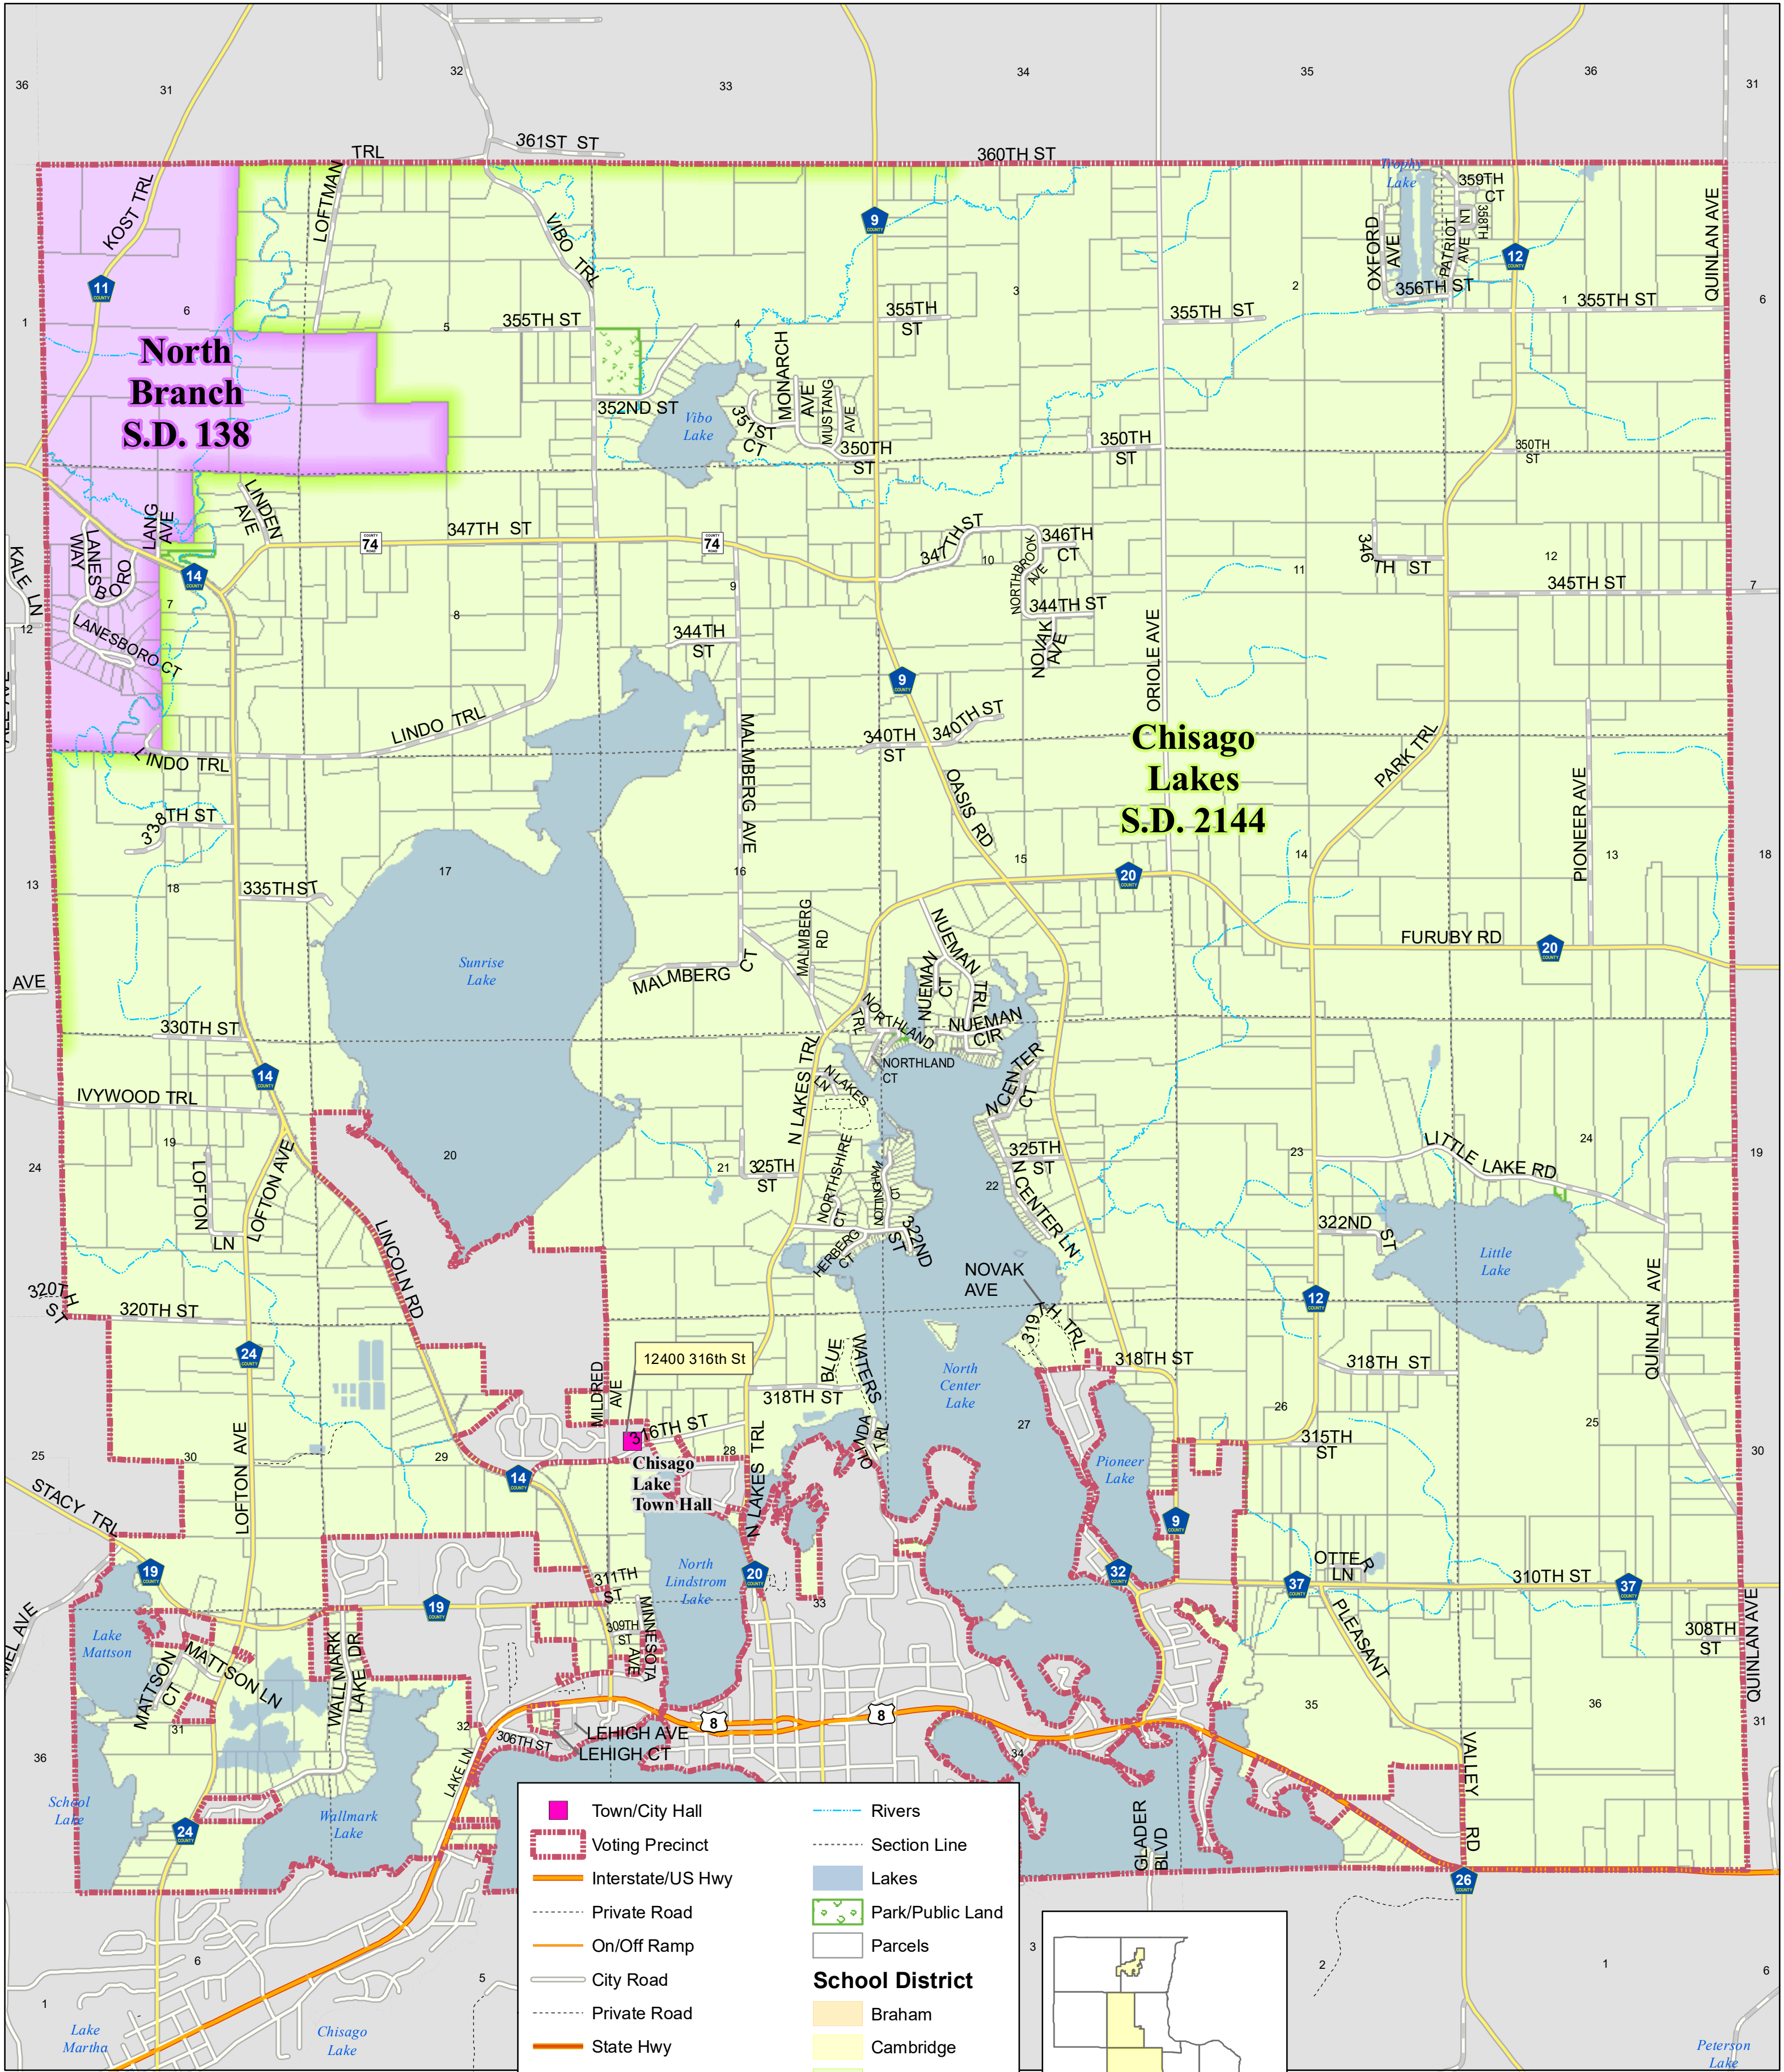

# Chisago Lake (N) Township

	Town/City Hall		Rivers
	Voting Precinct		Section Line
	Interstate/US Hwy		Lakes
	Private Road		Park/Public Land
	On/Off Ramp		Parcels
	City Road	<b>School District</b>	
	Private Road		Braham
	State Hwy		Cambridge
	CSAH/County Road Paved		Chisago Lakes
	CSAH/County Rd Unpaved		Forest Lake
	Township Road Paved		North Branch
	Township Road Unpaved		Osceola
			Rush City

This is a compilation of records as they appear in the Chisago County offices affecting the area shown. This drawing is to be used for reference purposes only and the County is not responsible for any inaccuracies herein contained.