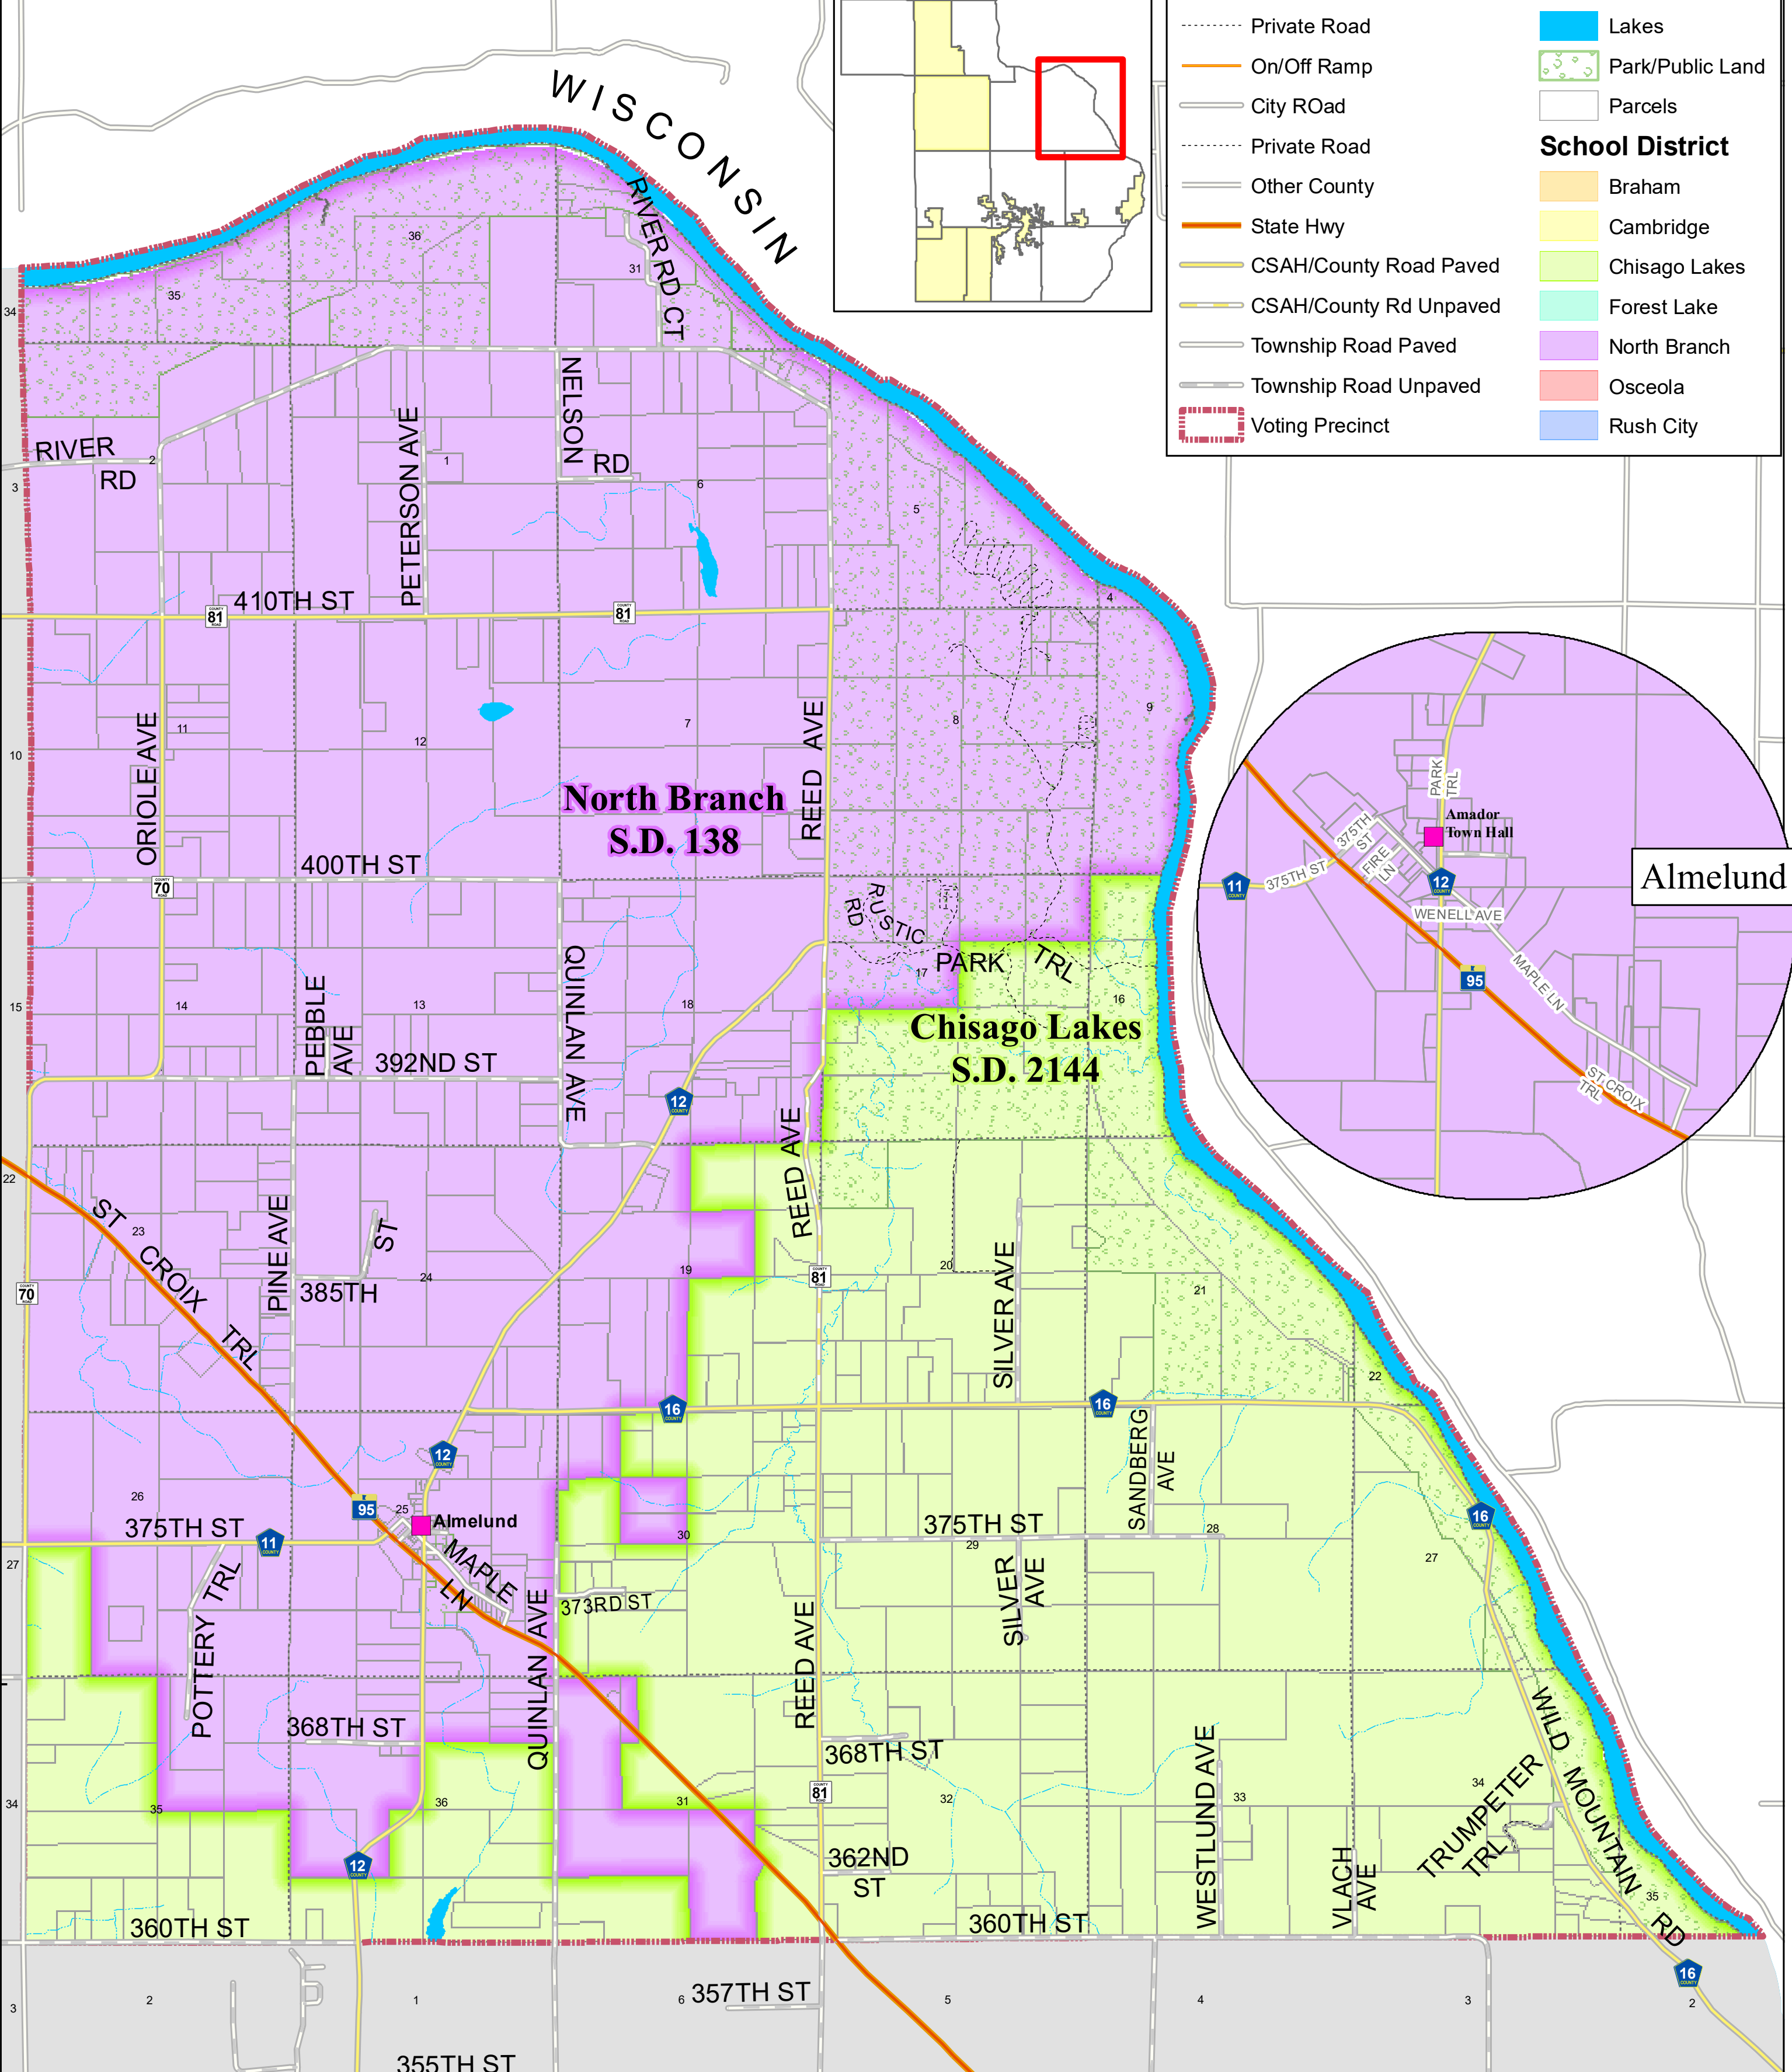

Amador Township

- Town/City Hall 37562 Park Trl
 - Interstate/US Hwy
 - - - Private Road
 - On/Off Ramp
 - City Road
 - - - Private Road
 - Other County
 - State Hwy
 - CSAH/County Road Paved
 - CSAH/County Rd Unpaved
 - Township Road Paved
 - Township Road Unpaved
 - Voting Precinct
 - Rivers
 - - - Section Line
 - Lakes
 - Park/Public Land
 - Parcels
- School District**
- Braham
 - Cambridge
 - Chisago Lakes
 - Forest Lake
 - North Branch
 - Osceola
 - Rush City

This is a compilation of records as they appear in the Chisago County offices affecting the area shown. This drawing is to be used for reference purposes only and the County is not responsible for any inaccuracies herein contained.

Date: 7/30/2018

Path: K:\Requests\Auditors\PrecinctMaps\2018\Amador.T.mxd