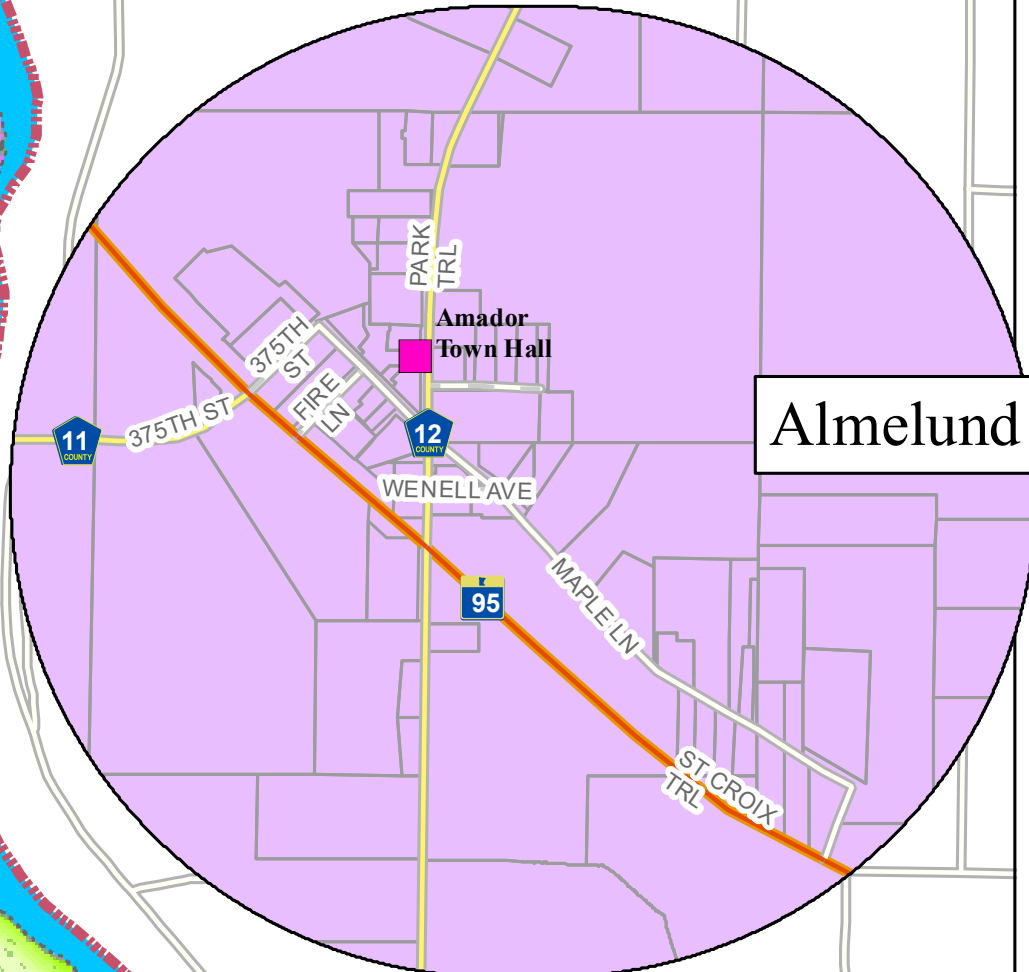

Amador Township

- Town/City Hall 37562 Park Trl
 - Interstate/US Hwy
 - - - Private Road
 - On/Off Ramp
 - City Road
 - - - Private Road
 - Other County
 - State Hwy
 - CSAH/County Road Paved
 - CSAH/County Rd Unpaved
 - Township Road Paved
 - Township Road Unpaved
 - Voting Precinct
 - Rivers
 - - - Section Line
 - Lakes
 - Park/Public Land
 - Parcels
- School District**
- Braham
 - Cambridge
 - Chisago Lakes
 - Forest Lake
 - North Branch
 - Osceola
 - Rush City

This is a compilation of records as they appear in the Chisago County offices affecting the area shown. This drawing is to be used for reference purposes only and the County is not responsible for any inaccuracies herein contained.