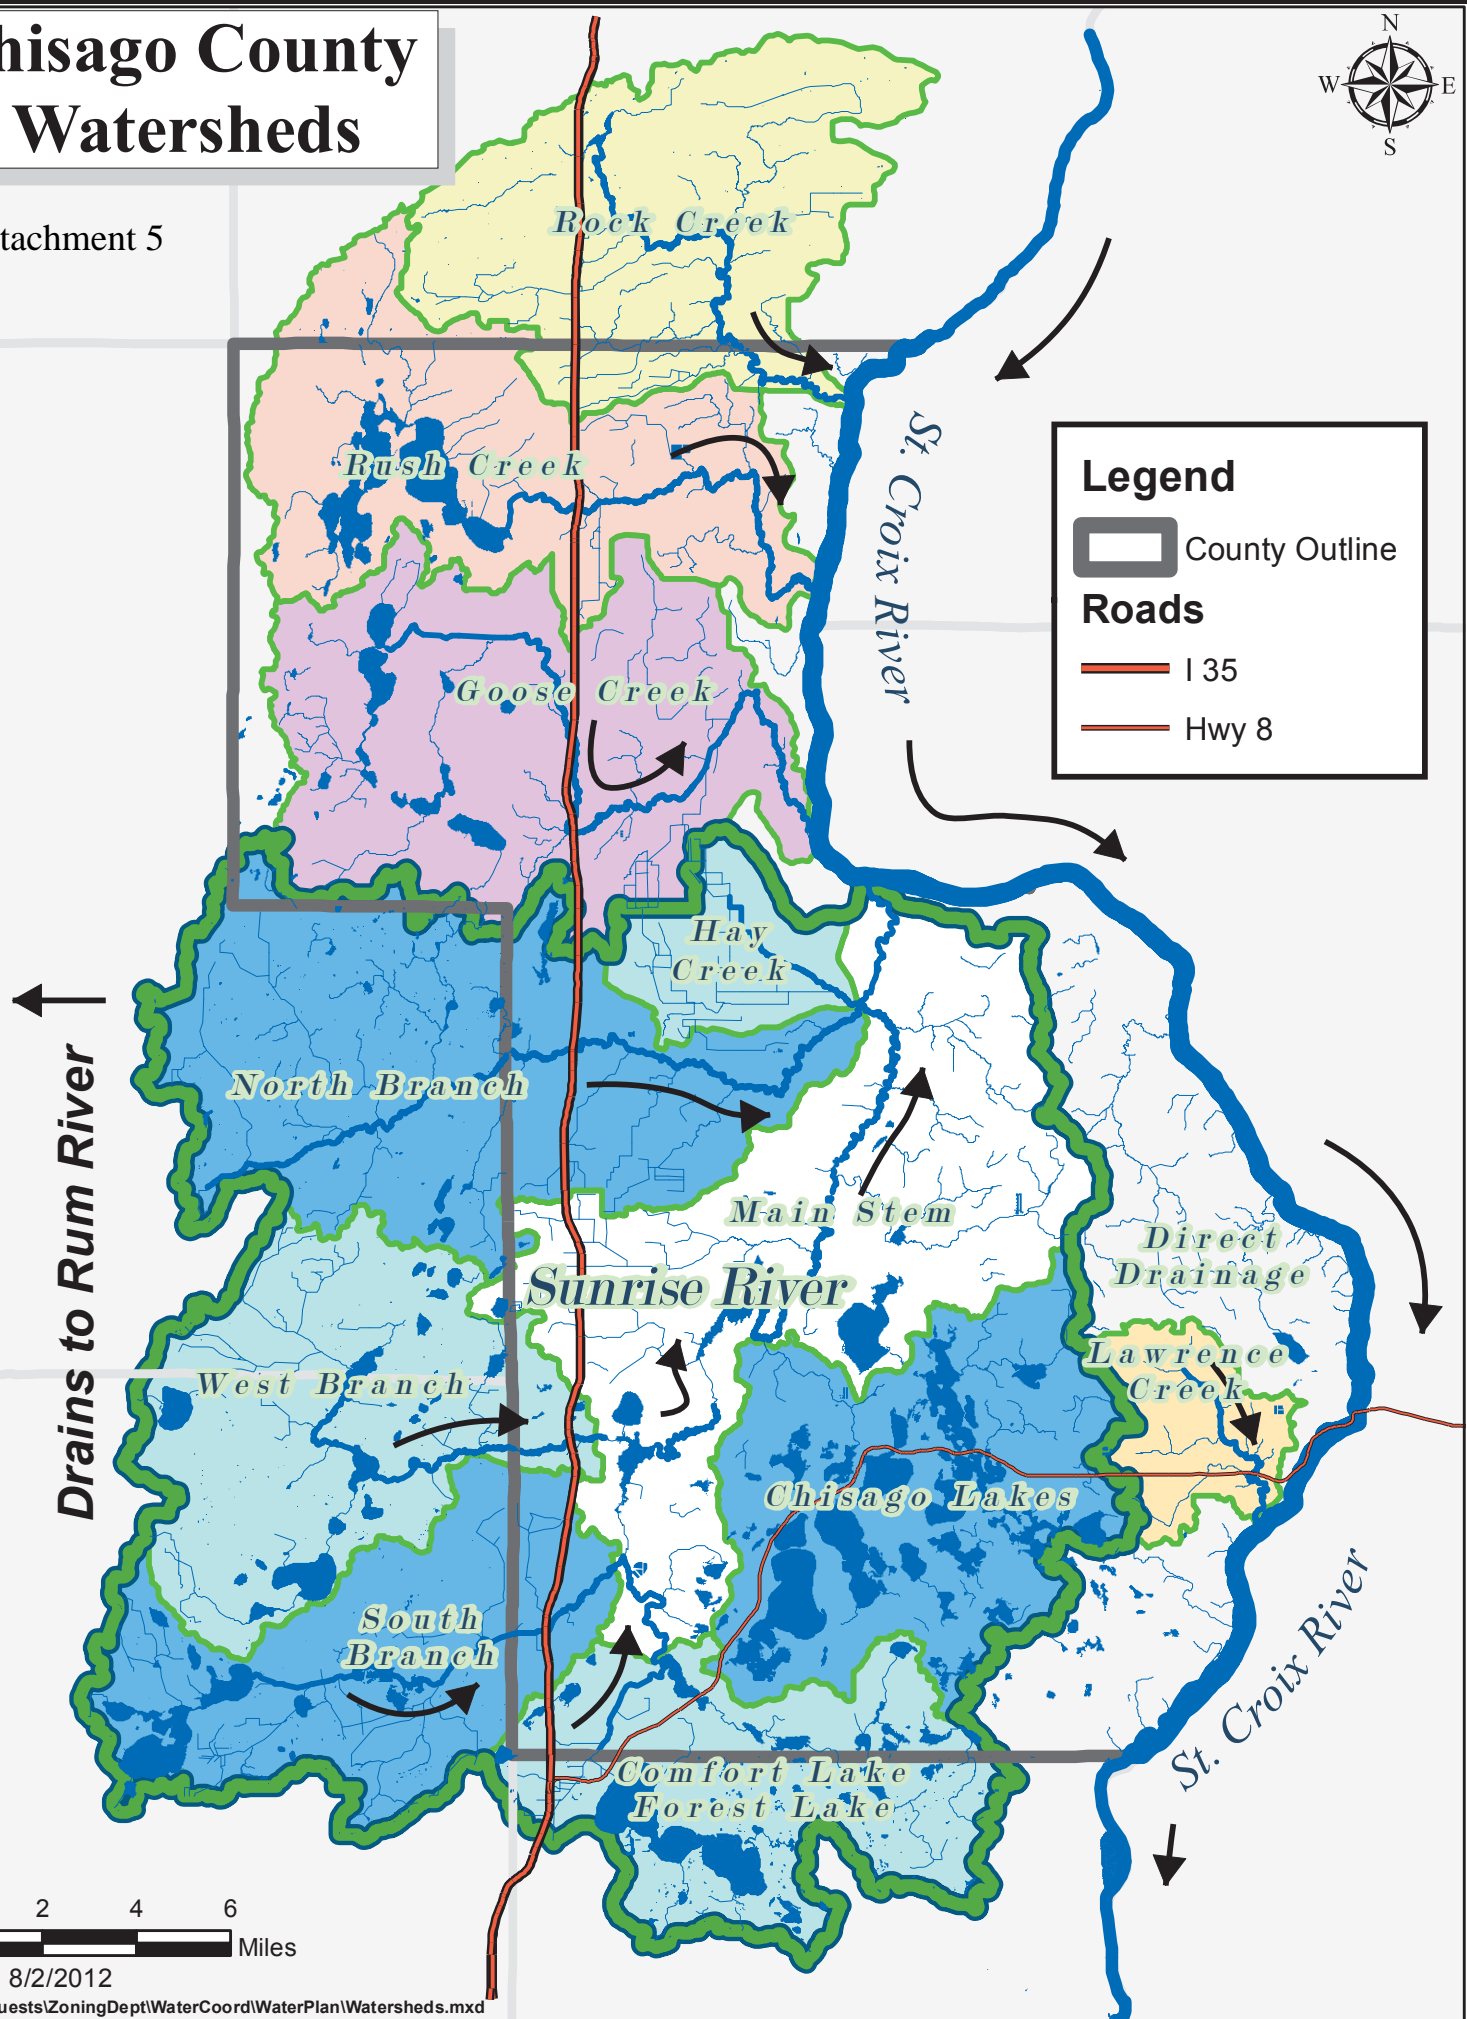

# Chisago County Watersheds

Attachment 5

Drains to Rum River ↑

Date: 8/2/2012

K:\Requests\ZoningDept\WaterCoord\WaterPlan\Watersheds.mxd