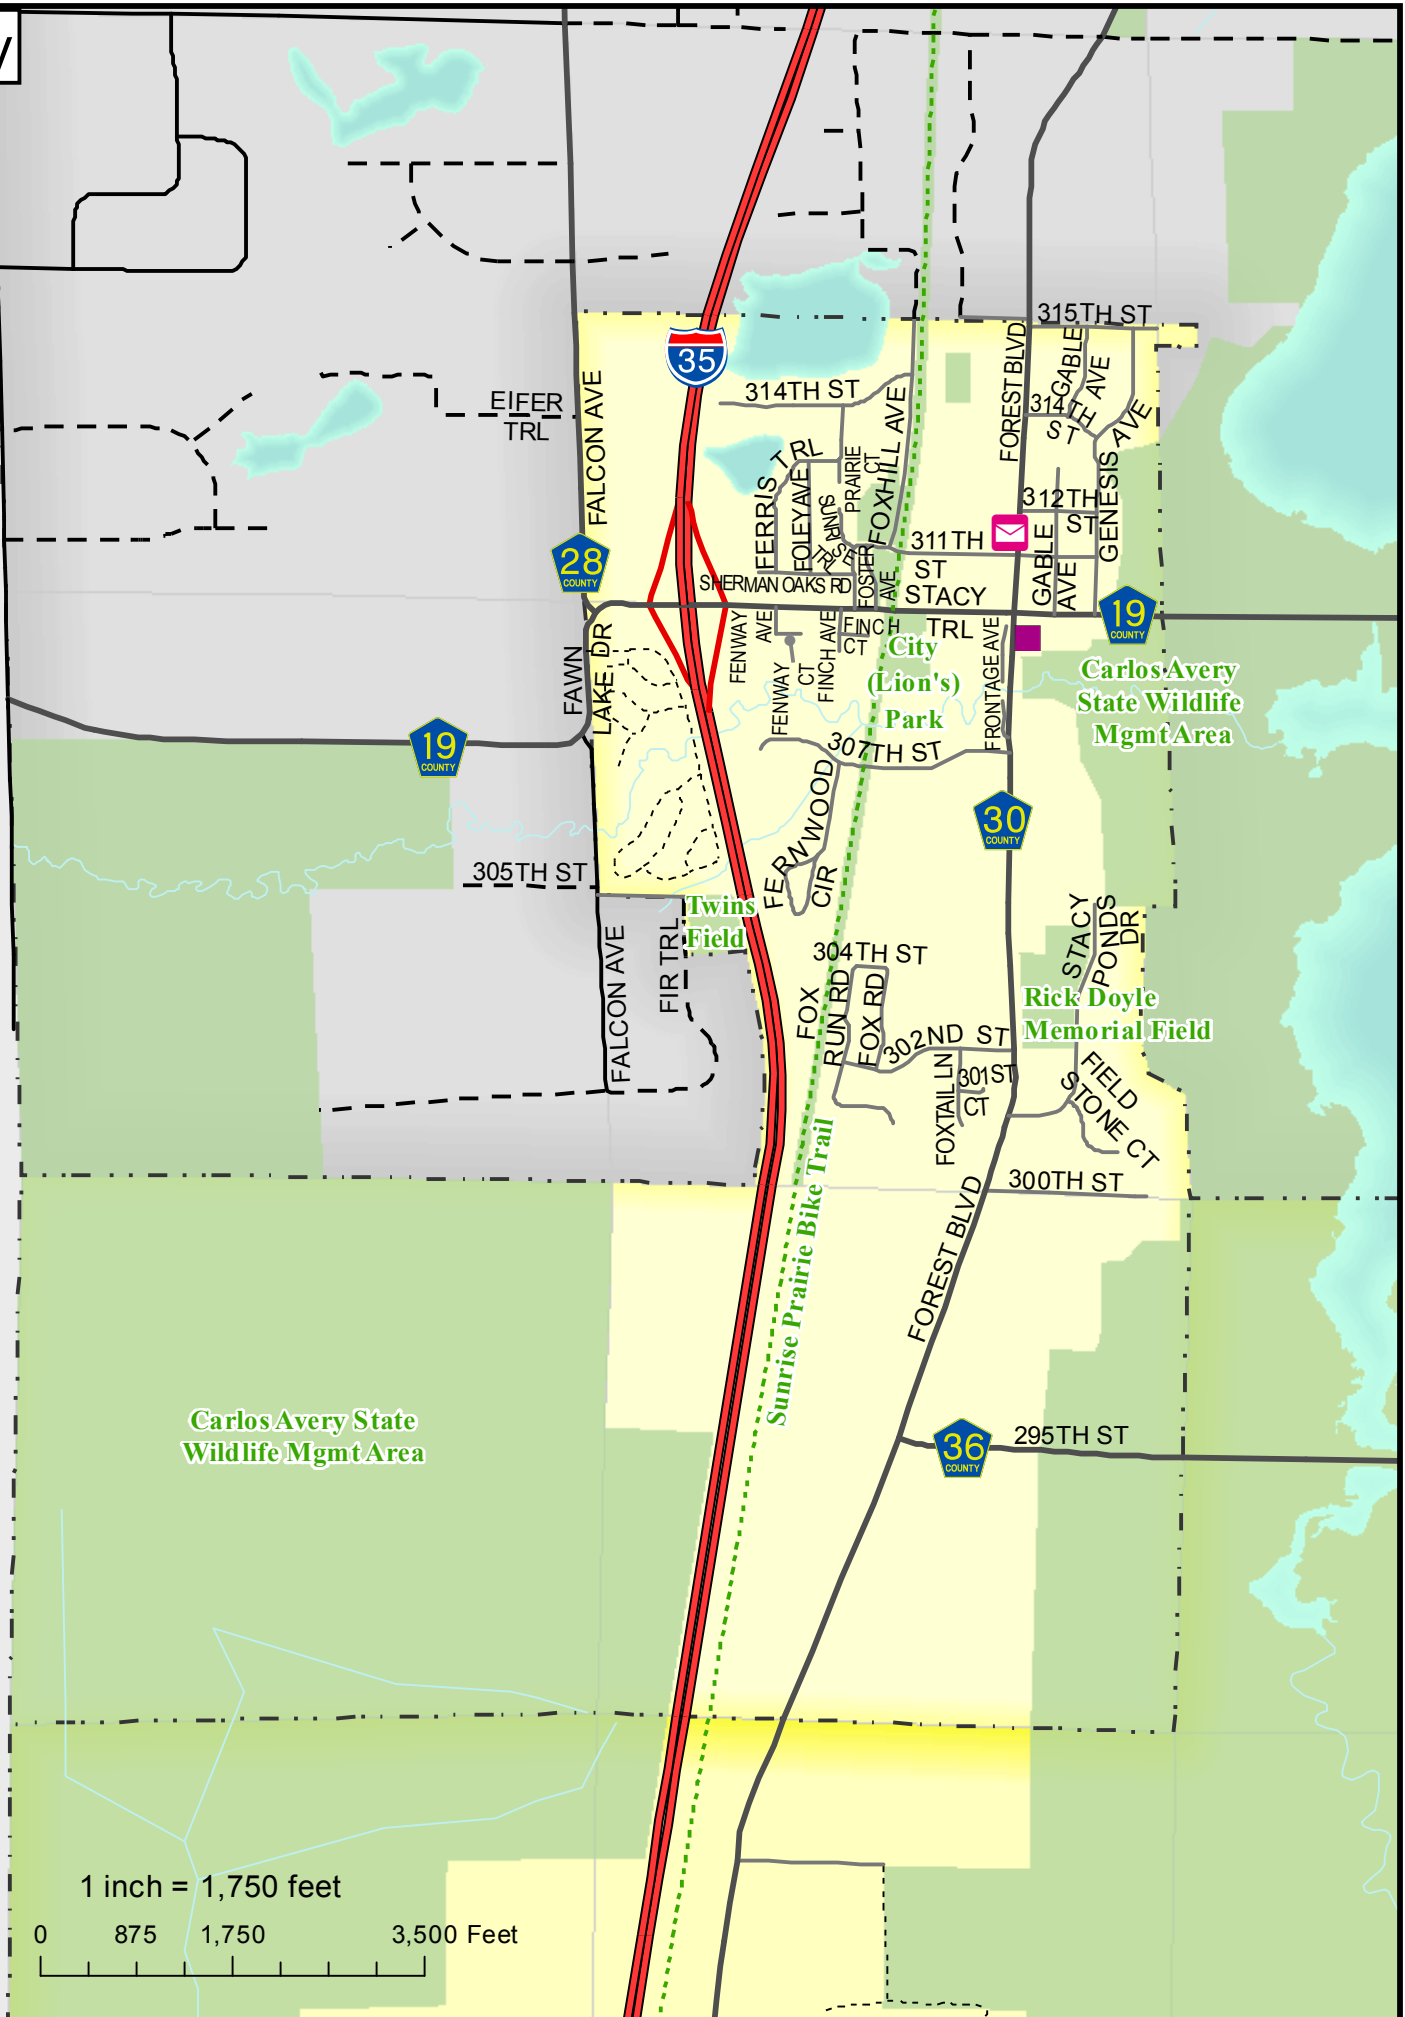

# Stacy

Carlos Avery State Wildlife Mgmt Area

Carlos Avery State Wildlife Mgmt Area

Rick Doyle Memorial Field

Twins Field

City (Lion's) Park

1 inch = 1,750 feet