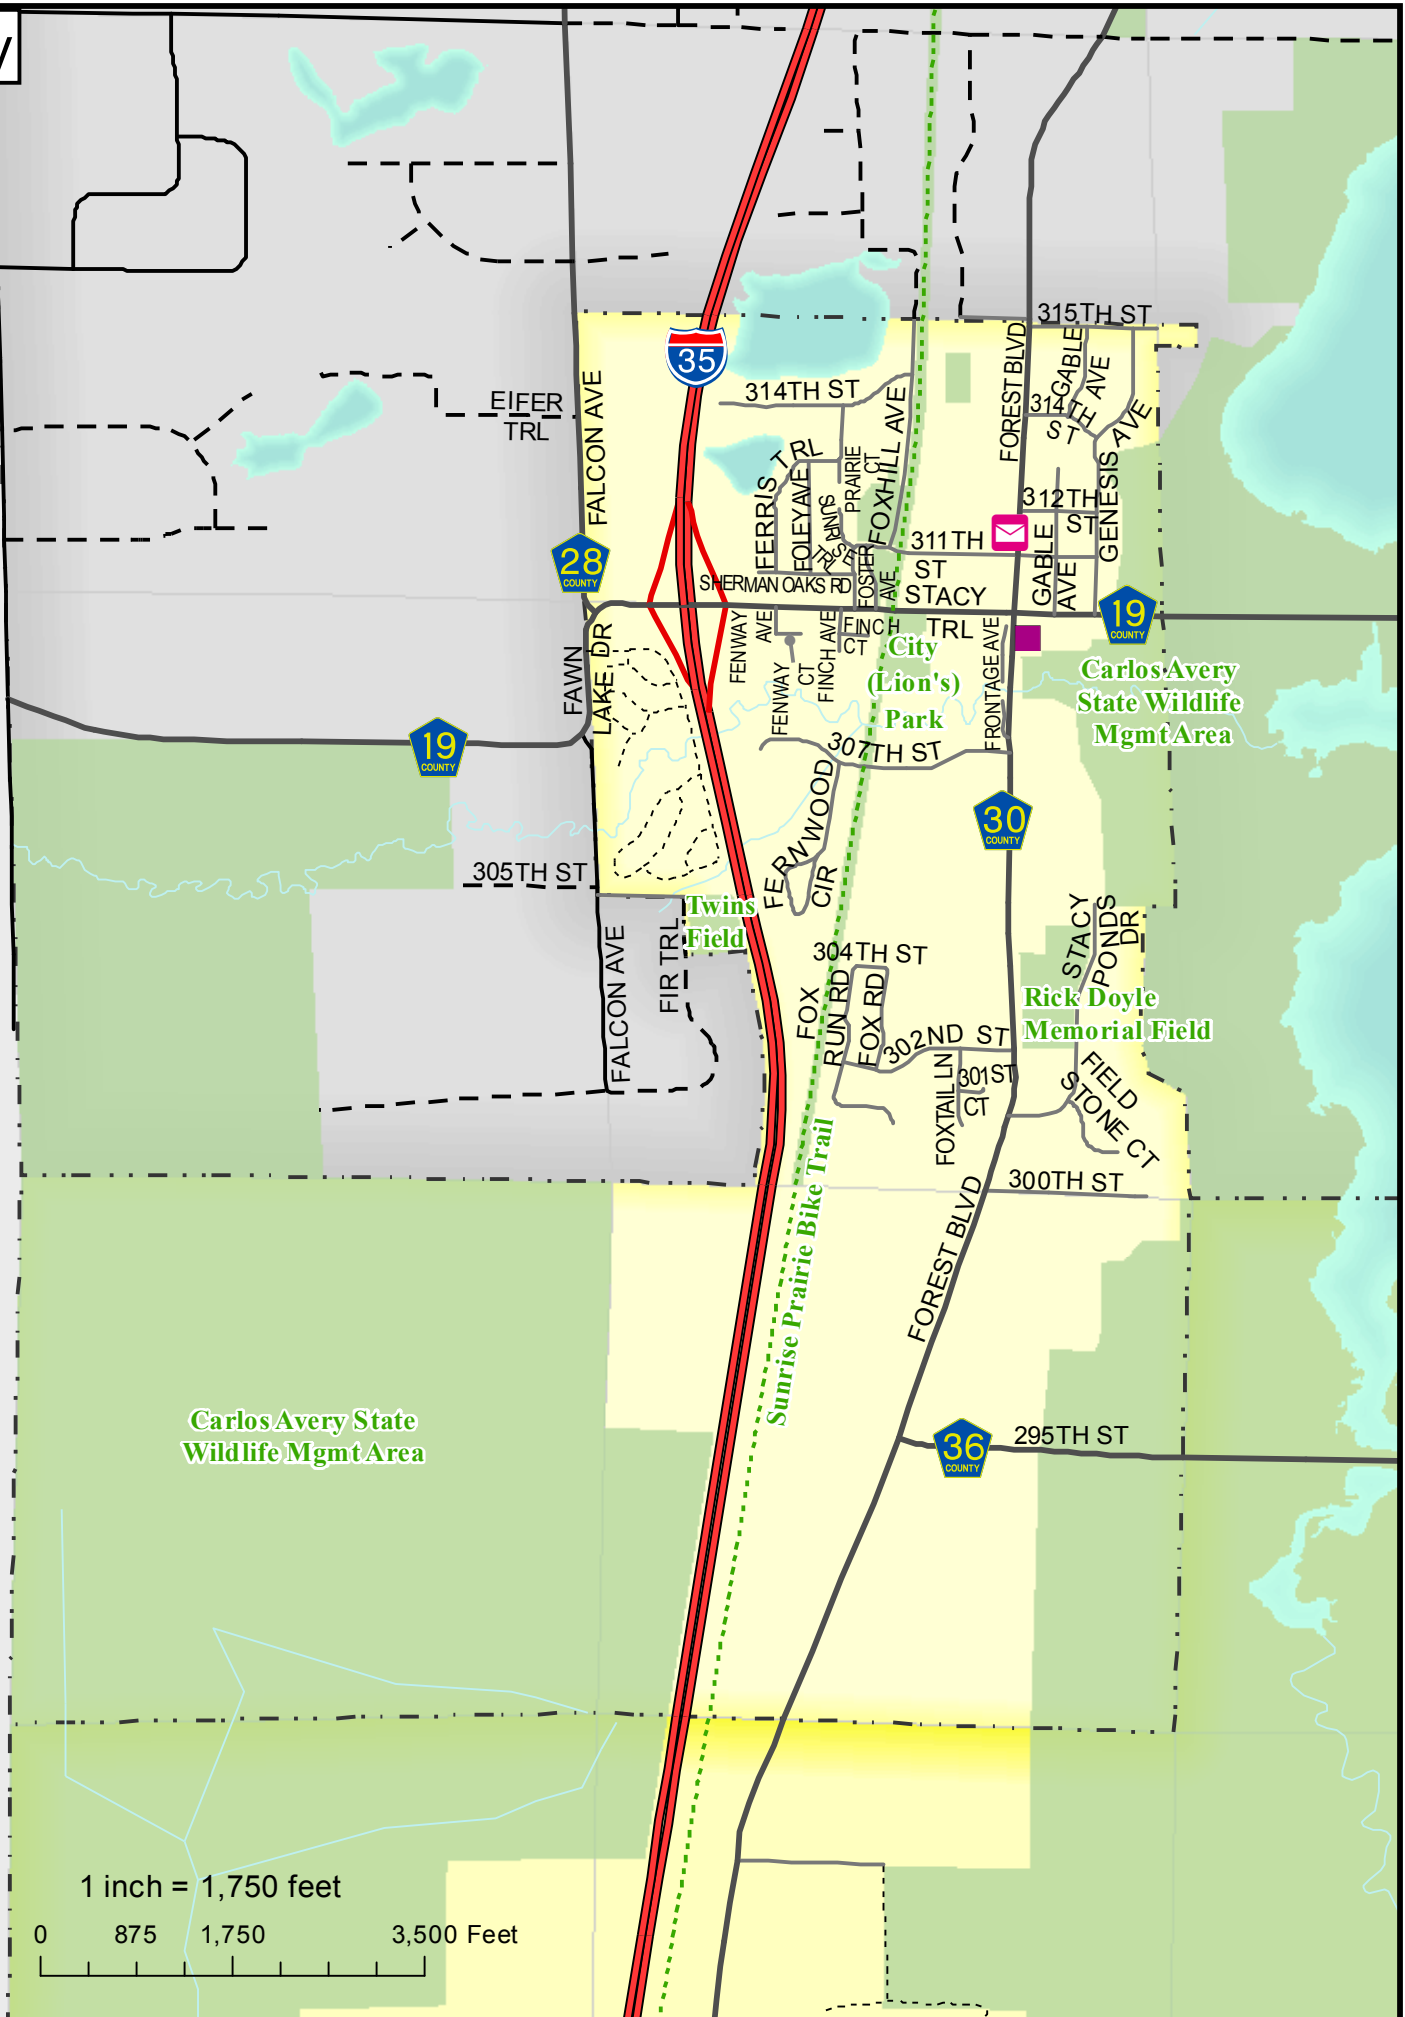

# Stacy

Carlos Avery State Wildlife Mgmt Area

Carlos Avery State Wildlife Mgmt Area

Rick Doyle Memorial Field

Twins Field

City (Lion's) Park

1 inch = 1,750 feet

0 875 1,750 3,500 Feet