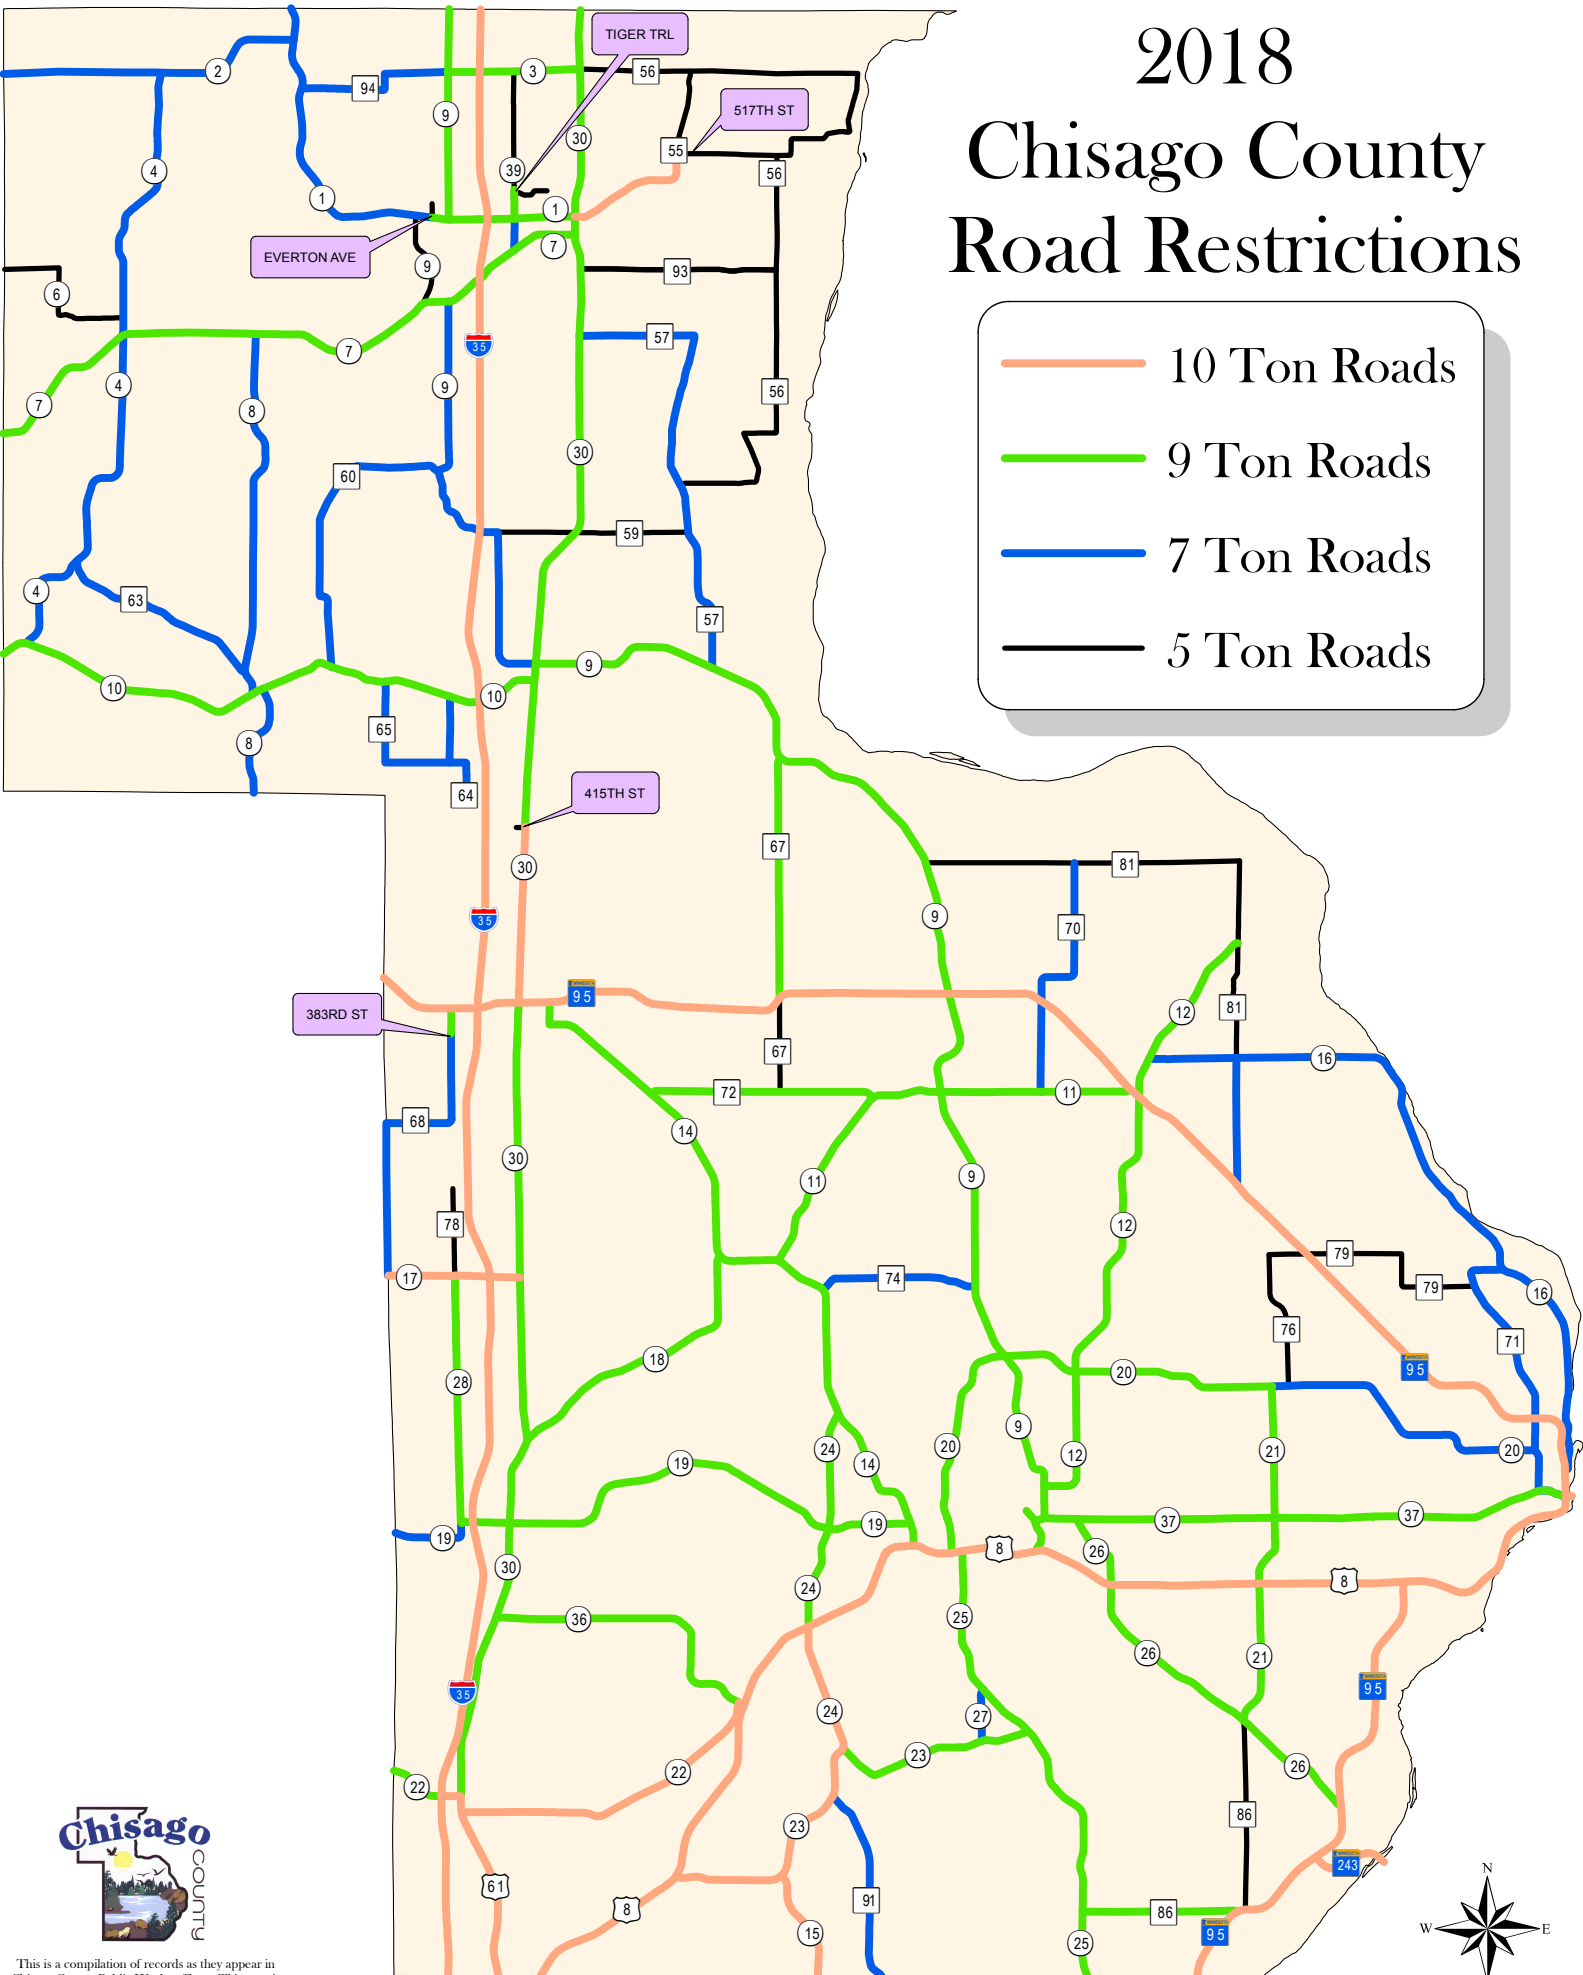

2018 Chisago County Road Restrictions

- 10 Ton Roads
- 9 Ton Roads
- 7 Ton Roads
- 5 Ton Roads

Updated: March 2, 2018