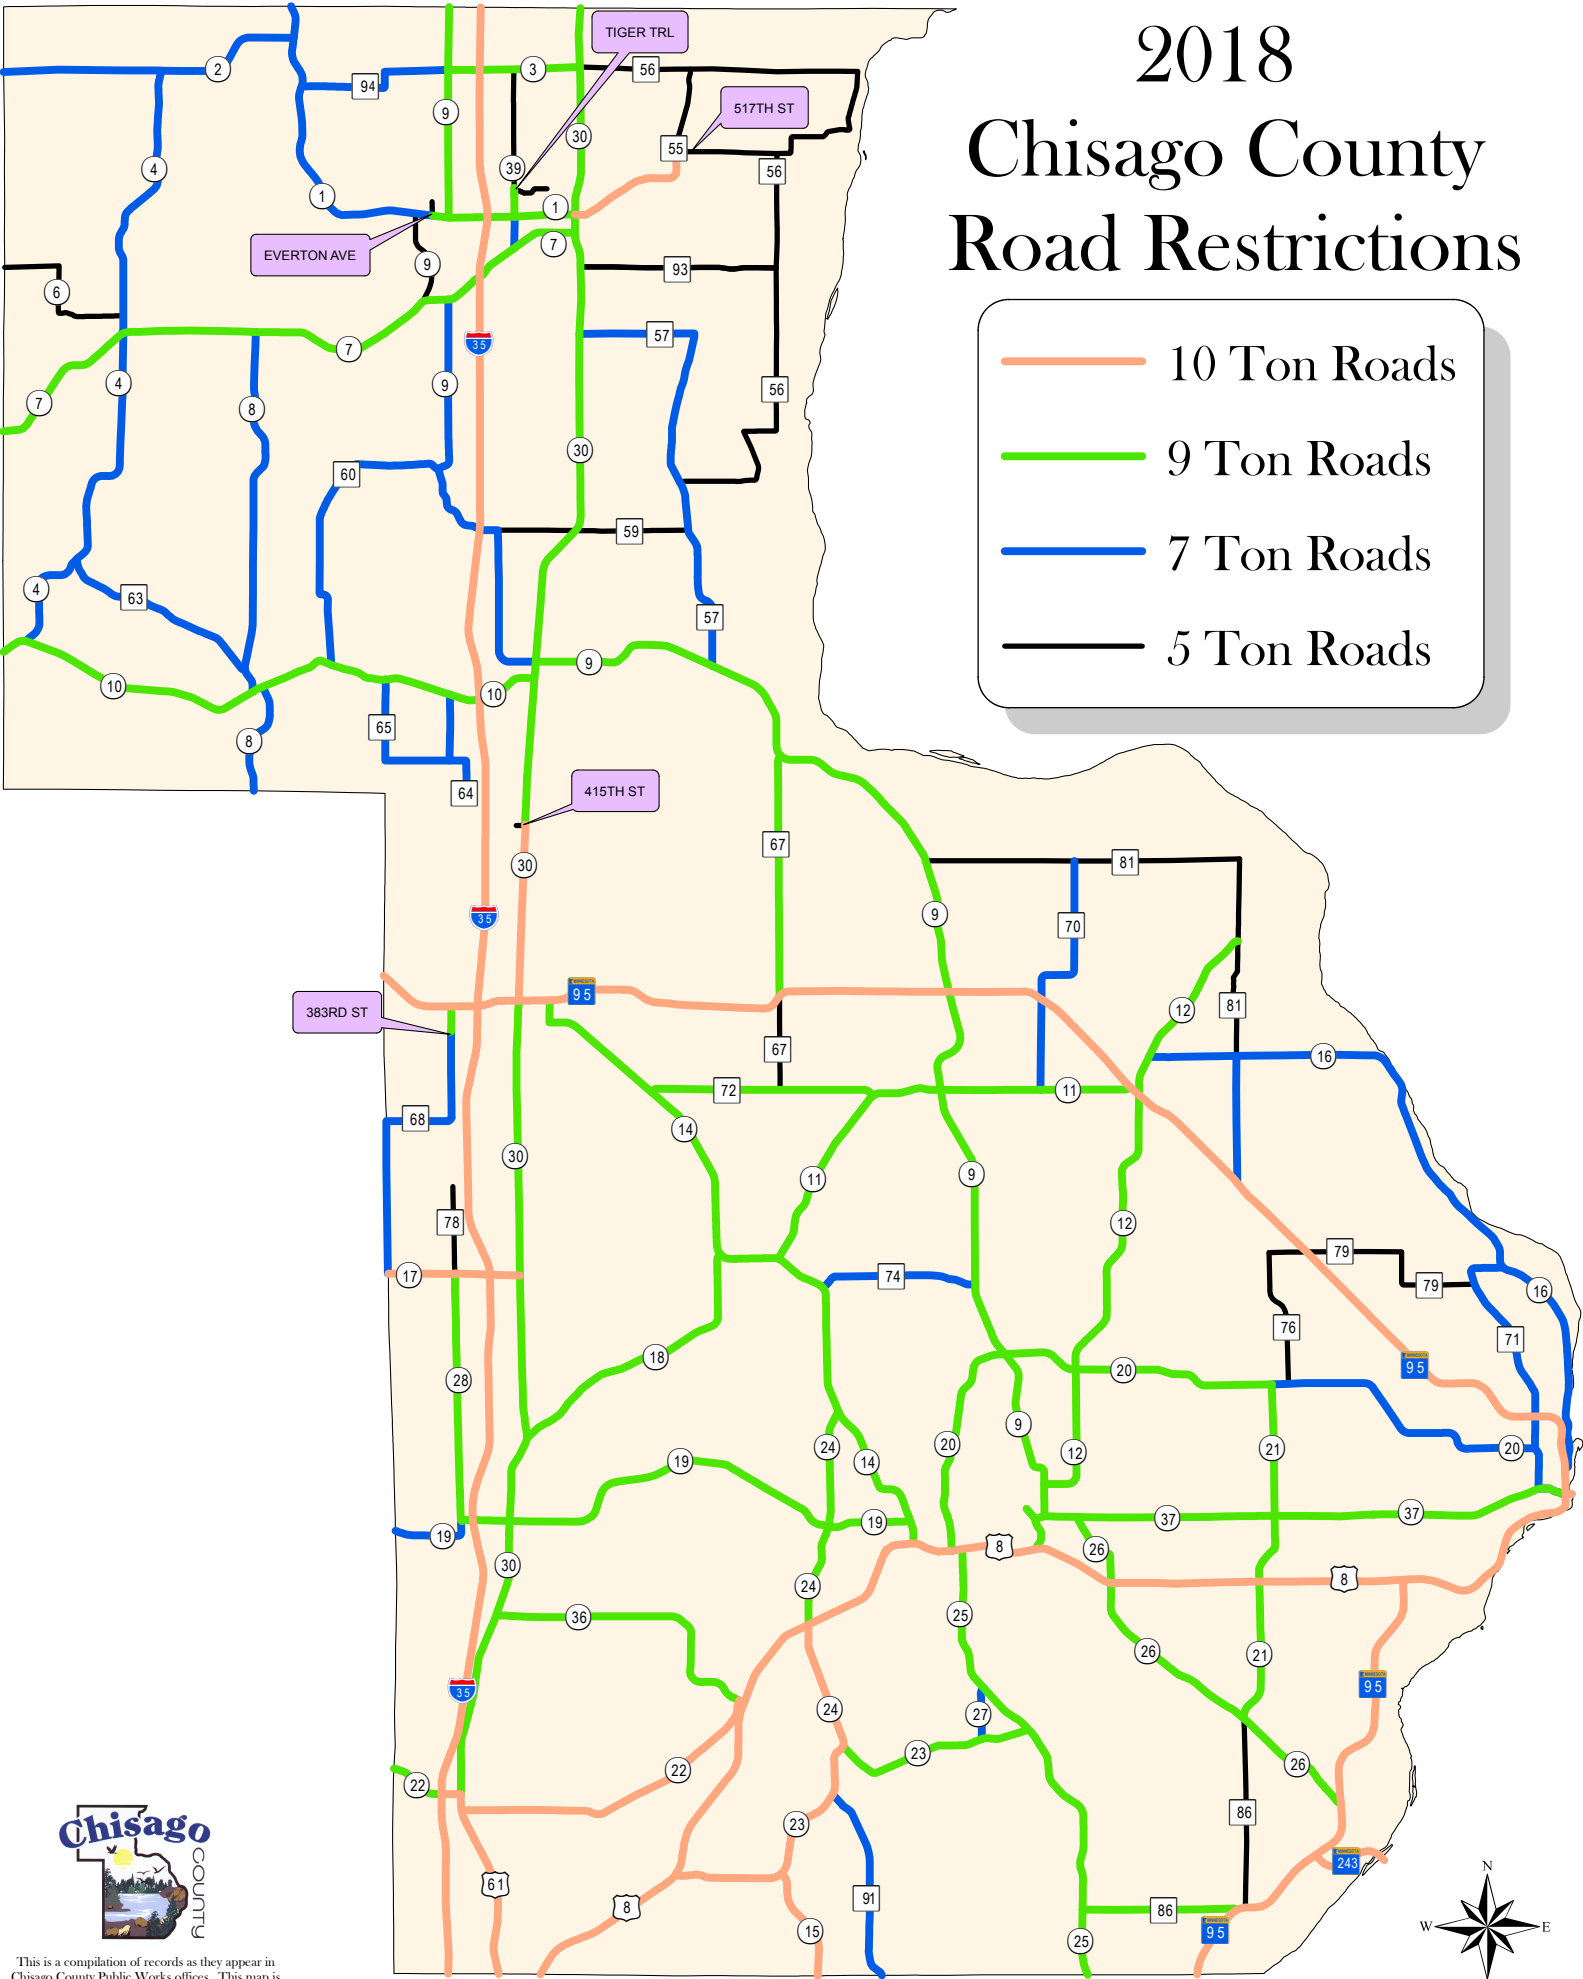

2018 Chisago County Road Restrictions

- 10 Ton Roads
- 9 Ton Roads
- 7 Ton Roads
- 5 Ton Roads

Updated: March 2, 2018